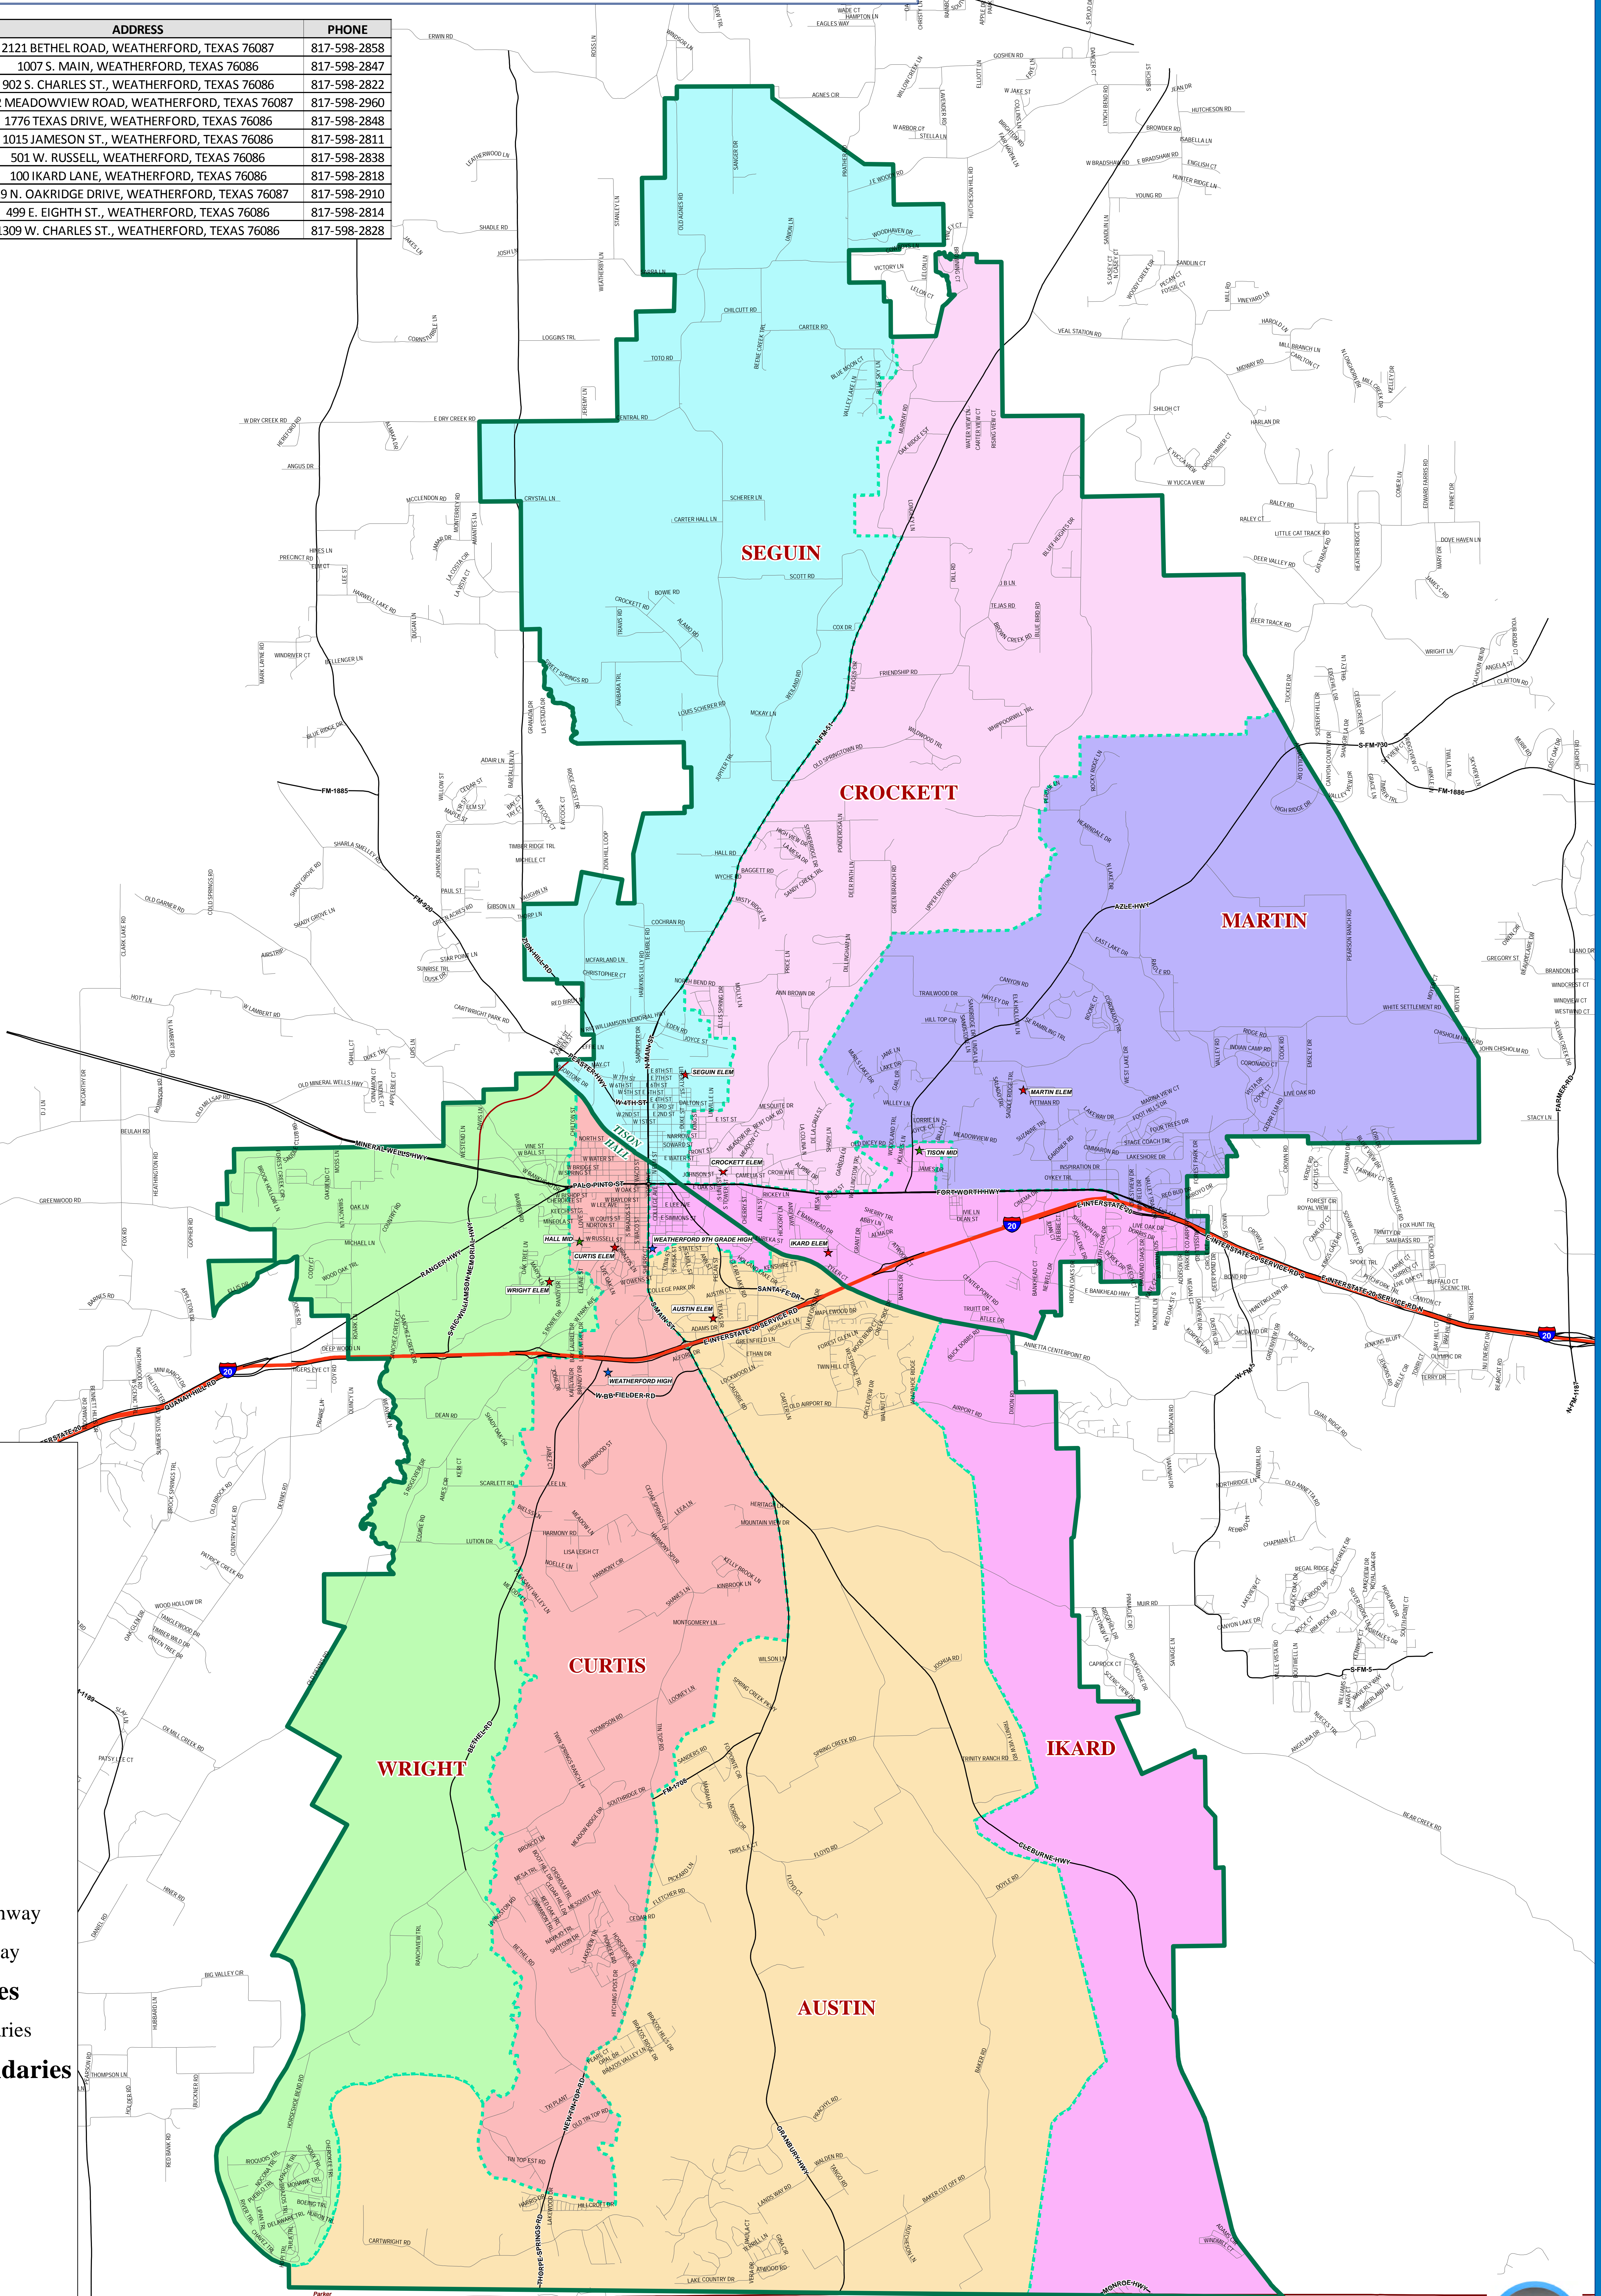

Weatherford Independent School District

| SCHOOLS | ADDRESS | PHONE |
|----------------------------|---|--------------|
| WEATHERFORD HIGH | 2121 BETHEL ROAD, WEATHERFORD, TEXAS 76087 | 817-598-2858 |
| WEATHERFORD 9TH GRADE HIGH | 1007 S. MAIN, WEATHERFORD, TEXAS 76086 | 817-598-2847 |
| HALL MID | 902 S. CHARLES ST., WEATHERFORD, TEXAS 76086 | 817-598-2822 |
| TISON MID | 102 MEADOWVIEW ROAD, WEATHERFORD, TEXAS 76087 | 817-598-2960 |
| AUSTIN ELEM | 1776 TEXAS DRIVE, WEATHERFORD, TEXAS 76086 | 817-598-2848 |
| CROCKETT ELEM | 1015 JAMESON ST., WEATHERFORD, TEXAS 76086 | 817-598-2811 |
| CURTIS ELEM | 501 W. RUSSELL, WEATHERFORD, TEXAS 76086 | 817-598-2838 |
| IKARD ELEM | 100 IKARD LANE, WEATHERFORD, TEXAS 76086 | 817-598-2818 |
| MARTIN ELEM | 719 N. OAKRIDGE DRIVE, WEATHERFORD, TEXAS 76087 | 817-598-2910 |
| SEGUIN ELEM | 499 E. EIGHTH ST., WEATHERFORD, TEXAS 76086 | 817-598-2814 |
| WRIGHT ELEM | 1309 W. CHARLES ST., WEATHERFORD, TEXAS 76086 | 817-598-2828 |

LEGEND

- Schools**
- ★ Elementary
 - ★ Middle School
 - ★ High School
 - ★ Alternative

- County Line**
- County Line

- Roads**
- Local Roads
 - Major Arterial
 - Secondary Highway
 - Primary Highway

- Middle Boundaries**
- Middle Boundaries

- Elementary Boundaries**
- AUSTIN
 - CROCKETT
 - CURTIS
 - IKARD
 - MARTIN
 - SEGUIN
 - WRIGHT